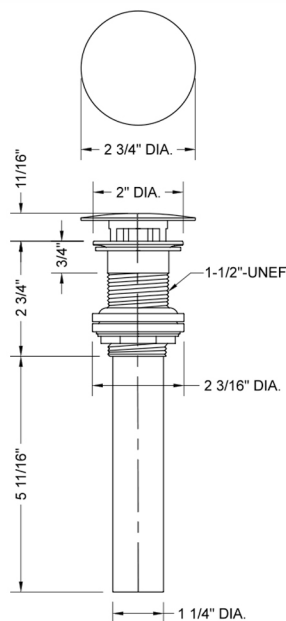

Stationary Round Lavatory Drain

Model #: 831-

FEATURES:

- 2 3/4" round contemporary stationary top
- Drain is always opened in basin
- Without overflow

AVAILABLE FINISHES:

Polished Chrome (PCH)	Satin Chrome (SC)	Bronze Umber (BU)
Satin Nickel (SN)	Pewter (PEW)	Caramel Bronze (CB)
Polished Nickel (PN)	Antique Brass (AB)	Antique Copper (ACU)
Oil-Rubbed Bronze (ORB)	Polished Brass (PB)	Polished Copper (PCU)
Vintage Bronze (VB)	Satin Brass (SB)	Matte Black (MBK)
Satin Gold (SG)	Polished Gold (PG)	Black Nickel (BKN)
Bombay Gold (BG)	Jewelers Gold (JG)	Europa Bronze (EB)
White (WH)	Sedona Beige (SDB)	Tristan Brass (TB)
Unlacquered Brass (ULB)	Satin Cooper (SCU)	

SPECIFICATION DRAWING:

COMPLIANCES:

Complies with: ASME A112.18.2-2015/CSA B125.2-15