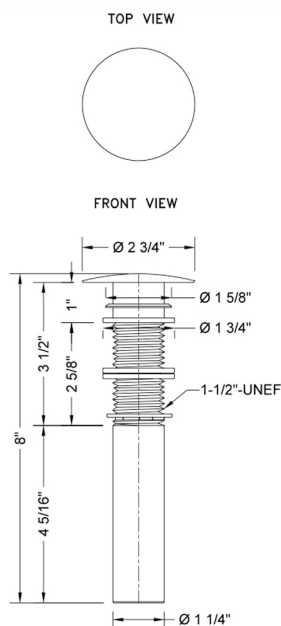

# Finger Touch Round Lavatory Drain

**Model #: 830-**

## FEATURES:

- 2 3/4" round contemporary finger touch top
- Drain can be opened or closed in basin
- Replaces standard pop-ups and p.o. plugs with rubber stoppers
- Fits 1 1/2" opening (standard flange)
- Without overflow

## SPECIFICATION DRAWING: