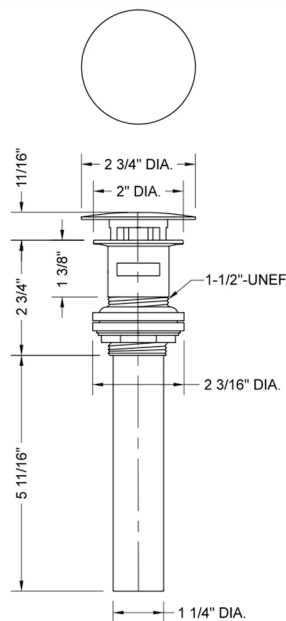

Stationary Round Lavatory Drain with Overflow

Model #: 829-

FEATURES:

- 2 3/4" round contemporary stationary top
- Drain is always opened in basin
- With overflow

AVAILABLE FINISHES:

Polished Chrome (PCH)	Satin Chrome (SC)	Bronze Umber (BU)
Satin Nickel (SN)	Pewter (PEW)	Caramel Bronze (CB)
Polished Nickel (PN)	Antique Brass (AB)	Antique Copper (ACU)
Oil-Rubbed Bronze (ORB)	Polished Brass (PB)	Polished Copper (PCU)
Vintage Bronze (VB)	Satin Brass (SB)	Matte Black (MBK)
Satin Gold (SG)	Polished Gold (PG)	Black Nickel (BKN)
Bombay Gold (BG)	Jewelers Gold (JG)	Europa Bronze (EB)
White (WH)	Sedona Beige (SDB)	Tristan Brass (TB)
Unlacquered Brass (ULB)	Satin Cooper (SCU)	

SPECIFICATION DRAWING:

COMPLIANCES:

Complies with: ASME A112.18.2-2015/CSA B125.2-15