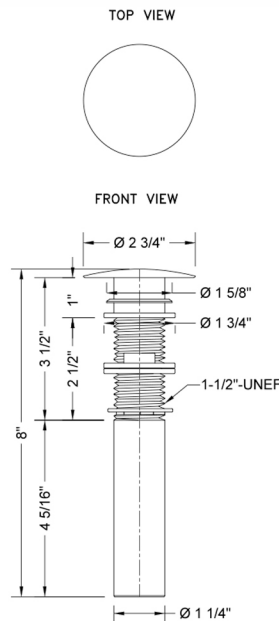

## Finger Touch Round Lavatory Drain with Overflow

**Model #: 828-**

### FEATURES:

- 2 3/4" round contemporary finger touch top
- Drain can be opened or closed in basin
- Replaces standard pop-ups and p.o. plugs with rubber stoppers
- Fits 1 1/2" opening (standard flange)
- With overflow

### SPECIFICATION DRAWING: