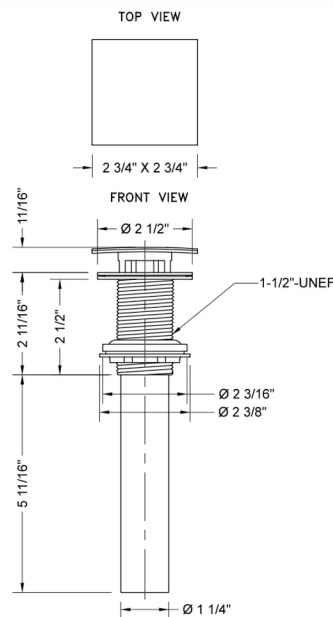

# Stationary Square Lavatory Drain

**Model #: 825-**

### FEATURES:

- 2 3/4" square contemporary stationary top
- Drain is always opened in basin
- Without overflow

### SPECIFICATION DRAWING: