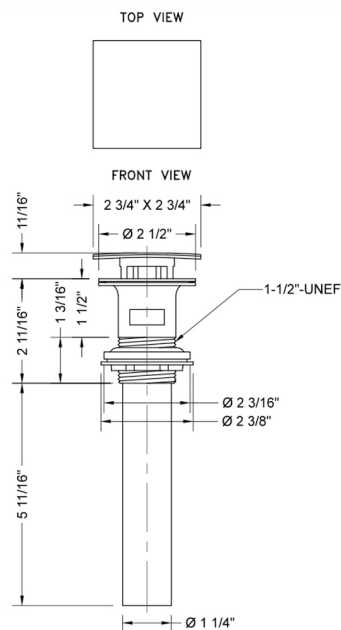

## FEATURES:

- 2 3/4" square contemporary stationary top
- Drain is always opened in basin
- With overflow

## SPECIFICATION DRAWING: