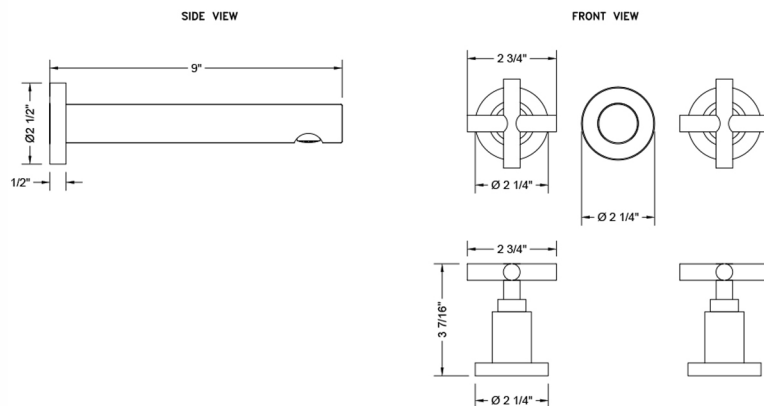

SPECIFICATION DRAWING: