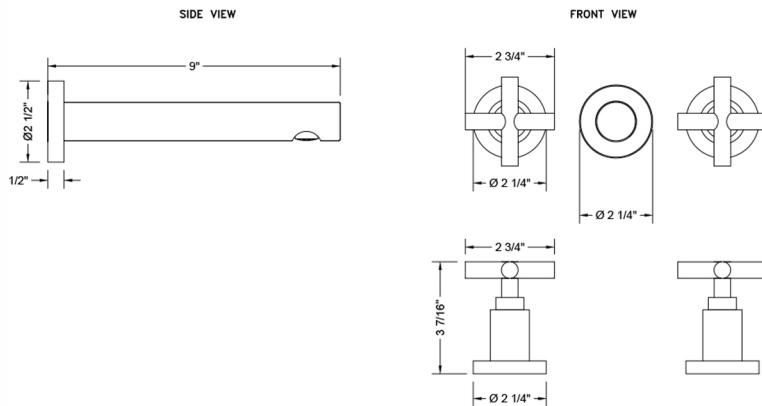

SPECIFICATION DRAWING: