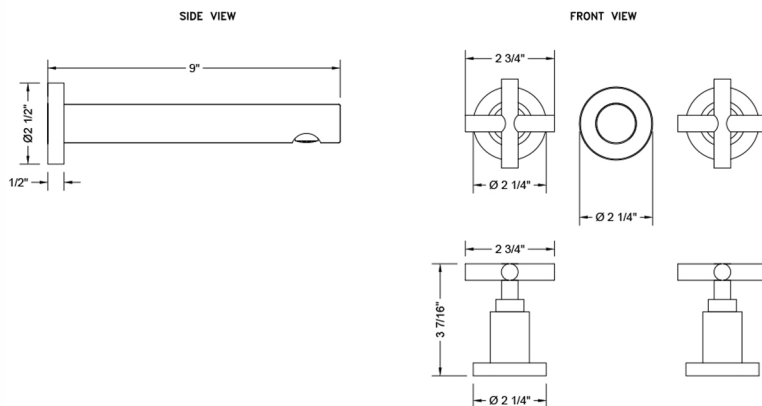

SPECIFICATION DRAWING: