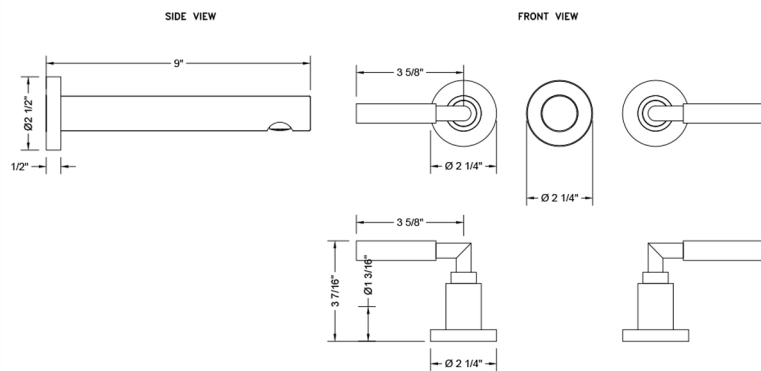

Contempo Wall Mount Faucet Model #: 8220-W-WT459-TR-

FEATURES:

- Woodrow Wall Mounted Stationary Spout with lever handles
- All brass construction
- 1/4 turn ceramic valves
- Available flow rates: 0.5 - 1.5 GPM. Standard flow rate is 1.5 GPM
- To order non-standard flow rate add rate to part number (e.g. 8220-W-WT459-TR-0.5-PCH)
- Requires rough kit 5550-RGH
- Drain not included

SPECIFICATION DRAWING:

AVAILABLE HANDLES: