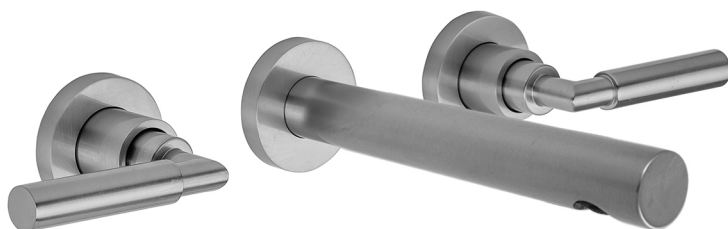

Contempo Wall Mount Faucet Model #: 8220-W-WT459-TR-

FEATURES:

- Woodrow Wall Mounted Stationary Spout with lever handles
- All brass construction
- 1/4 turn ceramic valves
- Available flow rates: 0.5 - 1.5 GPM. Standard flow rate is 1.5 GPM
- To order non-standard flow rate add rate to part number (e.g. 8220-W-WT459-TR-0.5-PCH)
- Requires rough kit 5550-RGH
- Drain not included

AVAILABLE FINISHES:

Polished Chrome (PCH)	Satin Chrome (SC)	Bronze Umber (BU)
Satin Nickel (SN)	Pewter (PEW)	Caramel Bronze (CB)
Polished Nickel (PN)	Antique Brass (AB)	Antique Copper (ACU)
Oil-Rubbed Bronze (ORB)	Polished Brass (PB)	Polished Copper (PCU)
Vintage Bronze (VB)	Satin Brass (SB)	Matte Black (MBK)
Satin Gold (SG)	Polished Gold (PG)	Black Nickel (BKN)
Bombay Gold (BG)	Jewelers Gold (JG)	Europa Bronze (EB)
White (WH)	Sedona Beige (SDB)	Tristan Brass (TB)
Unlacquered Brass (ULB)	Satin Cooper (SCU)	