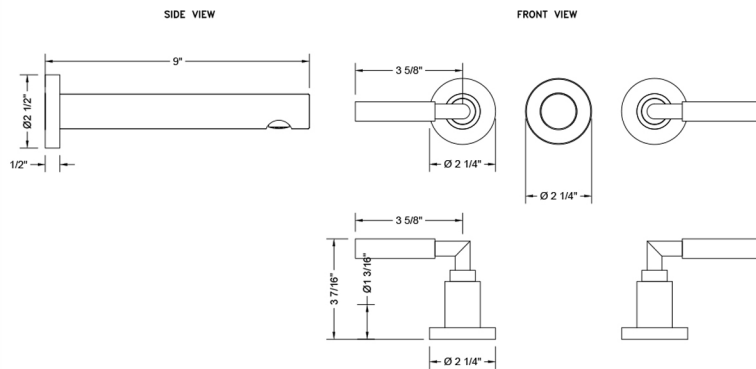

Woodrow Wall Faucet with Lever Handles TRIM- 1.2 GPM

Model #: 8220-W-WT459-TR-1.2-

FEATURES:

- Woodrow Wall Mounted Stationary Spout with lever handles
- All brass construction
- 1/4 turn ceramic valves
- Available flow rates: 0.5 - 1.5 GPM. Standard flow rate is 1.5 GPM
- To order non-standard flow rate add rate to part number (e.g. 8220-W-WT459-TR-0.5-PCH)
- Requires rough kit 5550-RGH
- Drain not included

SPECIFICATION DRAWING:

AVAILABLE HANDLES: