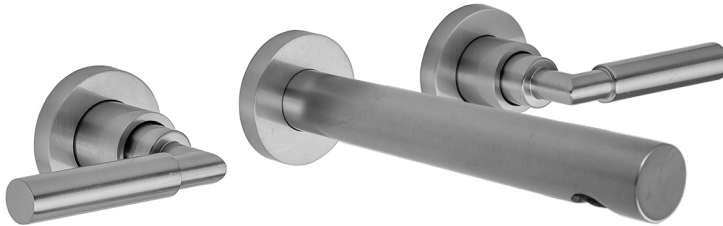

Woodrow Wall Faucet with Lever Handles TRIM- 1.2 GPM

Model #: 8220-W-WT459-TR-1.2-

FEATURES:

- Woodrow Wall Mounted Stationary Spout with lever handles
- All brass construction
- 1/4 turn ceramic valves
- Available flow rates: 0.5 - 1.5 GPM. Standard flow rate is 1.5 GPM
- To order non-standard flow rate add rate to part number (e.g. 8220-W-WT459-TR-0.5-PCH)
- Requires rough kit 5550-RGH
- Drain not included

AVAILABLE FINISHES:

Polished Chrome (PCH)	Satin Chrome (SC)	Bronze Umber (BU)
Satin Nickel (SN)	Pewter (PEW)	Caramel Bronze (CB)
Polished Nickel (PN)	Antique Brass (AB)	Antique Copper (ACU)
Oil-Rubbed Bronze (ORB)	Polished Brass (PB)	Polished Copper (PCU)
Vintage Bronze (VB)	Satin Brass (SB)	Matte Black (MBK)
Satin Gold (SG)	Polished Gold (PG)	Black Nickel (BKN)
Bombay Gold (BG)	Jewelers Gold (JG)	Europa Bronze (EB)
White (WH)	Sedona Beige (SDB)	Tristan Brass (TB)
Unlacquered Brass (ULB)	Satin Cooper (SCU)	