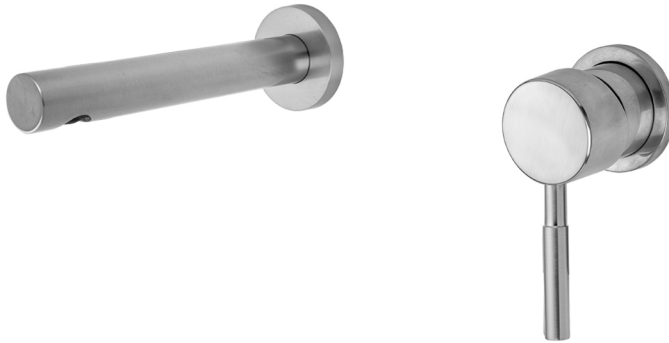

Woodrow Single Lever Wall Faucet TRIM

Model #: 8220-L-TRIM-

FEATURES:

- Woodrow Wall Mounted Stationary Spout with single handle
- All brass construction
- 1/4 turn ceramic valves
- Available flow rates: 0.5 - 1.5 GPM. Standard flow rate is 1.5 GPM
- To order non-standard flow rate add rate to part number (e.g. 8220-L-TRIM-0.5-PCH)
- Requires rough kit 6660-RGH
- Drain not included

AVAILABLE FINISHES:

Polished Chrome (PCH)	Satin Chrome (SC)	Bronze Umber (BU)
Satin Nickel (SN)	Pewter (PEW)	Caramel Bronze (CB)
Polished Nickel (PN)	Antique Brass (AB)	Antique Copper (ACU)
Oil-Rubbed Bronze (ORB)	Polished Brass (PB)	Polished Copper (PCU)
Vintage Bronze (VB)	Satin Brass (SB)	Matte Black (MBK)
Satin Gold (SG)	Polished Gold (PG)	Black Nickel (BKN)
Bombay Gold (BG)	Jewelers Gold (JG)	Europa Bronze (EB)
White (WH)	Sedona Beige (SDB)	Tristan Brass (TB)
Unlacquered Brass (ULB)	Satin Cooper (SCU)	