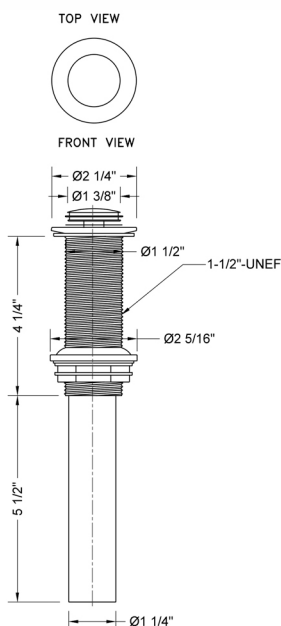

## Finger Touch Plug Lavatory Drain

**Model #: 819-**

### FEATURES:

- Replaces standard pop-ups and p.o. plugs with rubber stoppers
- Fits 1 1/2" opening (standard flange)
- Drain can be opened or closed in basin
- Ideal for vessel sinks/thick installations
- Without overflow

### SPECIFICATION DRAWING: