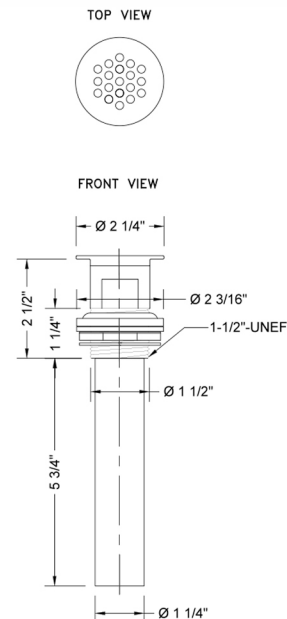

## Grid Lavatory Drain with Overflow

**Model #: 808-**

### FEATURES:

- Grid strainer with 19 holes for fast draining
- Fully polished & plated
- Fits 1 1/2" opening (standard flange)
- Drain is always opened in basin
- With overflow

### SPECIFICATION DRAWING: