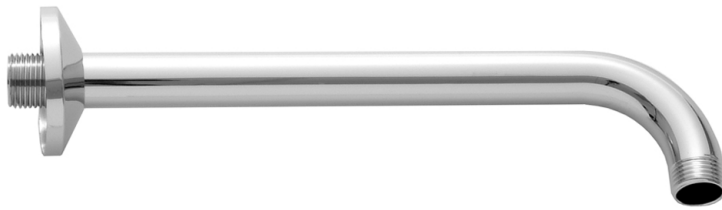

## 30" 90° Showerarm with Escutcheon

**Model #: 8048-**

### FEATURES:

- Brass 90° showerarm with escutcheon
- 1/2" Male IPS
- 30" length
- 2" short drop on 90° bend
- Ideal for rainheads
- For ceiling support, see JACLO model #'s 4012, 4018, 4024, 4030, 4036, or custom lengths
- Other escutcheons and custom lengths available. Contact JACLO

### AVAILABLE FINISHES:

Polished Chrome (PCH)	Satin Chrome (SC)	Bronze Umber (BU)
Satin Nickel (SN)	Pewter (PEW)	Caramel Bronze (CB)
Polished Nickel (PN)	Antique Brass (AB)	Antique Copper (ACU)
Oil-Rubbed Bronze (ORB)	Polished Brass (PB)	Polished Copper (PCU)
Vintage Bronze (VB)	Satin Brass (SB)	Matte Black (MBK)
Satin Gold (SG)	Polished Gold (PG)	Black Nickel (BKN)
Bombay Gold (BG)	Jewelers Gold (JG)	Europa Bronze (EB)
White (WH)	Sedona Beige (SDB)	Tristan Brass (TB)
Unlacquered Brass (ULB)	Satin Cooper (SCU)	