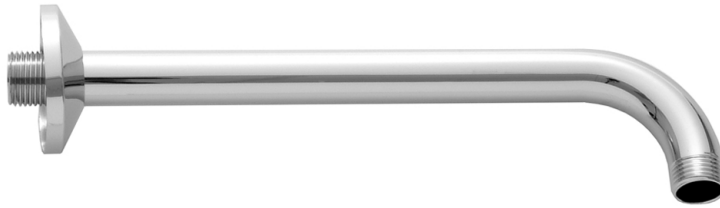

20" 90° Showerarm with Escutcheon

Model #: 8046-

FEATURES:

- Brass 90° showerarm with escutcheon
- 1/2" Male IPS
- 20" length
- 2" short drop on 90° bend
- Ideal for rainheads
- For ceiling support, see 4012, 4018, 4024, 4030, 4036, or custom lengths
- Other escutcheons and custom lengths available. Contact JACLO

AVAILABLE FINISHES:

Polished Chrome (PCH)	Satin Chrome (SC)	Bronze Umber (BU)
Satin Nickel (SN)	Pewter (PEW)	Caramel Bronze (CB)
Polished Nickel (PN)	Antique Brass (AB)	Antique Copper (ACU)
Oil-Rubbed Bronze (ORB)	Polished Brass (PB)	Polished Copper (PCU)
Vintage Bronze (VB)	Satin Brass (SB)	Matte Black (MBK)
Satin Gold (SG)	Polished Gold (PG)	Black Nickel (BKN)
Bombay Gold (BG)	Jewelers Gold (JG)	Europa Bronze (EB)
White (WH)	Sedona Beige (SDB)	Tristan Brass (TB)
Unlacquered Brass (ULB)	Satin Cooper (SCU)	