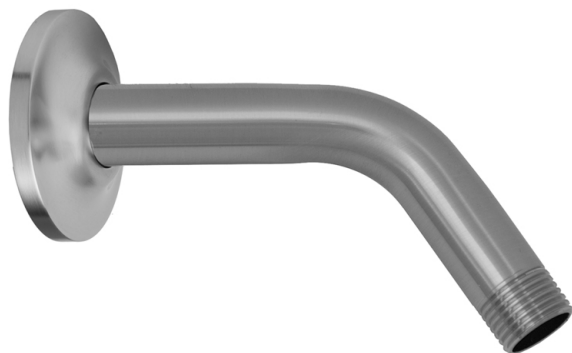

8" 60° Brass Showerarm with Escutcheon

Model #: 8043-E6-

FEATURES:

- Brass 60° showerarm with 2 1/4" diameter brass escutcheon (6006)
- 1/2" Male IPS
- 8" length
- Other escutcheon styles and arm length options available. Contact JACLO

AVAILABLE FINISHES:

Polished Chrome (PCH)	Satin Chrome (SC)	Bronze Umber (BU)
Satin Nickel (SN)	Pewter (PEW)	Caramel Bronze (CB)
Polished Nickel (PN)	Antique Brass (AB)	Antique Copper (ACU)
Oil-Rubbed Bronze (ORB)	Polished Brass (PB)	Polished Copper (PCU)
Vintage Bronze (VB)	Satin Brass (SB)	Rose Gold (RG)
Matte Black (MBK)	Satin Gold (SG)	Polished Gold (PG)
Black Nickel (BKN)	Bombay Gold (BG)	Jewelers Gold (JG)
Europa Bronze (EB)	White (WH)	Sedona Beige (SDB)
Tristan Brass (TB)	Unlacquered Brass (ULB)	Satin Cooper (SCU)