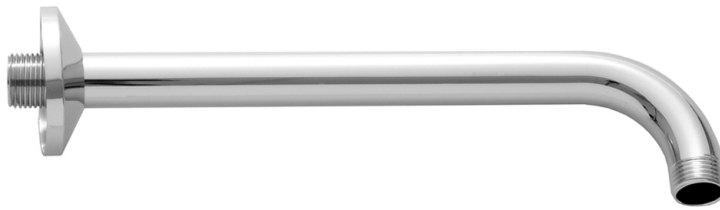

10" 90° Showerarm with Escutcheon

Model #: 8042-

FEATURES:

- Brass 90° showerarm with escutcheon
- 1/2" Male IPS
- 10" length
- 2" short drop on 90° bend
- Ideal for rainheads
- For ceiling support, see 4012, 4018, 4024, 4030, 4036, or custom lengths
- Other escutcheons and custom lengths available. Contact JACLO

AVAILABLE FINISHES:

Polished Chrome (PCH)	Satin Chrome (SC)	Bronze Umber (BU)
Satin Nickel (SN)	Pewter (PEW)	Caramel Bronze (CB)
Polished Nickel (PN)	Antique Brass (AB)	Antique Copper (ACU)
Oil-Rubbed Bronze (ORB)	Polished Brass (PB)	Polished Copper (PCU)
Vintage Bronze (VB)	Satin Brass (SB)	Matte Black (MBK)
Satin Gold (SG)	Polished Gold (PG)	Black Nickel (BKN)
Bombay Gold (BG)	Jewelers Gold (JG)	Europa Bronze (EB)
White (WH)	Sedona Beige (SDB)	Tristan Brass (TB)
Unlacquered Brass (ULB)	Satin Cooper (SCU)	