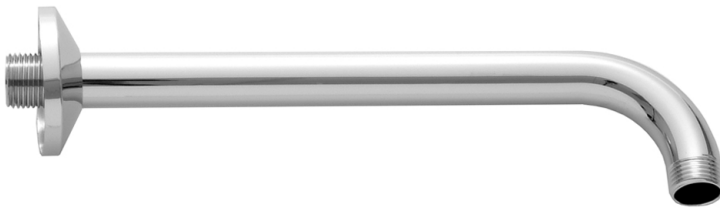

## 8" 90° Showerarm with Escutcheon

**Model #: 8040-**

### FEATURES:

- Brass 90° showerarm with escutcheon
- 1/2" Male IPS
- 8" length
- 2" short drop on 90° bend
- Ideal for rainheads
- For ceiling support, see 4012, 4018, 4024, 4030, 4036, or custom lengths
- Other escutcheons and custom lengths available. Contact JACLO

### AVAILABLE FINISHES:

Polished Chrome (PCH)	Satin Chrome (SC)	Bronze Umber (BU)
Satin Nickel (SN)	Pewter (PEW)	Caramel Bronze (CB)
Polished Nickel (PN)	Antique Brass (AB)	Antique Copper (ACU)
Oil-Rubbed Bronze (ORB)	Polished Brass (PB)	Polished Copper (PCU)
Vintage Bronze (VB)	Satin Brass (SB)	Matte Black (MBK)
Satin Gold (SG)	Polished Gold (PG)	Black Nickel (BKN)
Bombay Gold (BG)	Jewelers Gold (JG)	Europa Bronze (EB)
White (WH)	Sedona Beige (SDB)	Tristan Brass (TB)
Unlacquered Brass (ULB)	Satin Cooper (SCU)	