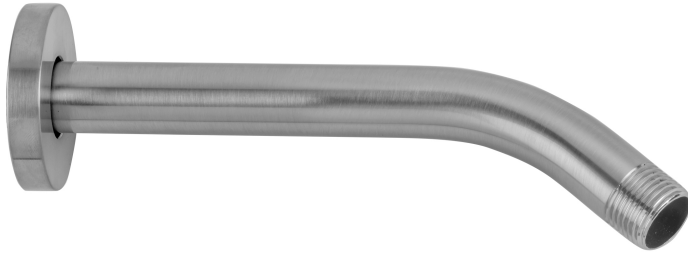

# 8" 45° Brass Showerarm with Contemporary Escutcheon

**Model #: 8032-E15-**

## FEATURES:

- Brass 45° showerarm
- 1/2" Male IPS
- 8" length
- Other escutcheon styles and arm length options available. Contact JACLO.

## AVAILABLE FINISHES:

Polished Chrome (PCH)	Satin Chrome (SC)	Bronze Umber (BU)
Satin Nickel (SN)	Pewter (PEW)	Caramel Bronze (CB)
Polished Nickel (PN)	Antique Brass (AB)	Antique Copper (ACU)
Oil-Rubbed Bronze (ORB)	Polished Brass (PB)	Polished Copper (PCU)
Vintage Bronze (VB)	Satin Brass (SB)	Matte Black (MBK)
Satin Gold (SG)	Polished Gold (PG)	Black Nickel (BKN)
Bombay Gold (BG)	Jewelers Gold (JG)	Europa Bronze (EB)
White (WH)	Sedona Beige (SDB)	Tristan Brass (TB)
Unlacquered Brass (ULB)	Satin Cooper (SCU)	