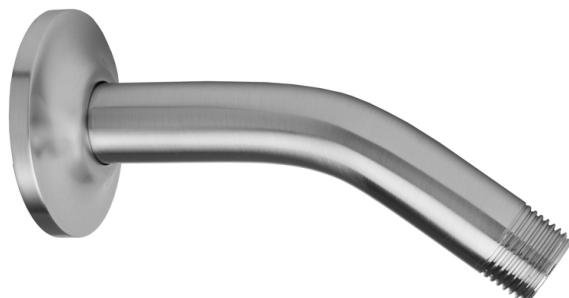

6" 45° Brass Showerarm with Escutcheon

Model #: 8031-E6-

FEATURES:

- Brass 45° showerarm with 2 1/4" diameter brass decorative escutcheon (6006)
- 1/2" Male IPS
- 6" length
- Other escutcheon styles and arm length options available. Contact JACLO

AVAILABLE FINISHES:

Polished Chrome (PCH)	Satin Chrome (SC)	Bronze Umber (BU)
Satin Nickel (SN)	Pewter (PEW)	Caramel Bronze (CB)
Polished Nickel (PN)	Antique Brass (AB)	Antique Copper (ACU)
Oil-Rubbed Bronze (ORB)	Polished Brass (PB)	Polished Copper (PCU)
Vintage Bronze (VB)	Satin Brass (SB)	Matte Black (MBK)
Satin Gold (SG)	Polished Gold (PG)	Black Nickel (BKN)
Bombay Gold (BG)	Jewelers Gold (JG)	Europa Bronze (EB)
White (WH)	Sedona Beige (SDB)	Tristan Brass (TB)
Unlacquered Brass (ULB)	Satin Cooper (SCU)	