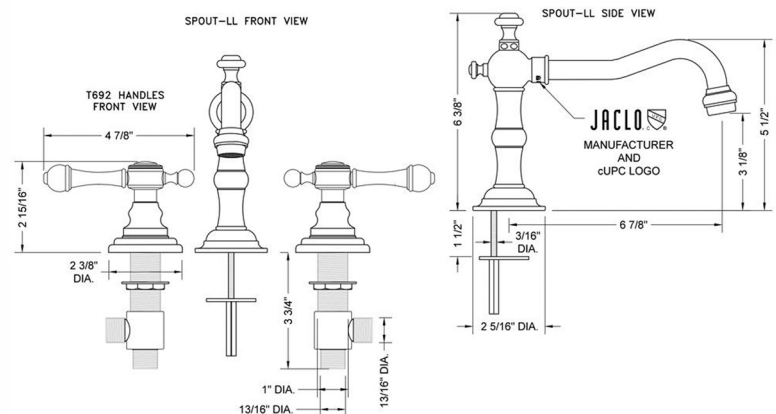

Roaring 20's Faucet with Majesty Lever Handles

Model #: 7830-T692-

FEATURES:

- All brass 8" - 12" widespread faucet includes brass pop-up drain with overflow
- 1/4 turn ceramic valves
- Swivel Spout (For Stationary Spout option, contact JACLO)
- Available Flow Rates: 1.5, 1.2 & 0.5 GPM. Additional flow rate (aerator) options available. Contact JACLO.
- 6 7/8" spout reach
- Spout Hole Size Min-Max: 1" - 2"
- Valve Hole Size Min-Max: 1 1/8" - 1 5/8"
- ADA Compliant Levers

AVAILABLE FINISHES:

Polished Chrome (PCH)	Satin Chrome (SC)	Bronze Umber (BU)
Satin Nickel (SN)	Pewter (PEW)	Caramel Bronze (CB)
Polished Nickel (PN)	Antique Brass (AB)	Antique Copper (ACU)
Oil-Rubbed Bronze (ORB)	Polished Brass (PB)	Polished Copper (PCU)
Vintage Bronze (VB)	Satin Brass (SB)	Matte Black (MBK)
Satin Gold (SG)	Polished Gold (PG)	Black Nickel (BKN)
Bombay Gold (BG)	Jewelers Gold (JG)	Europa Bronze (EB)
White (WH)	Sedona Beige (SDB)	Tristan Brass (TB)
Unlacquered Brass (ULB)	Satin Cooper (SCU)	

SPECIFICATION DRAWING:

AVAILABLE HANDLES:

COMPLIANCES:

Complies with: ASME A112.18.1-2012/CSA B125.1-12