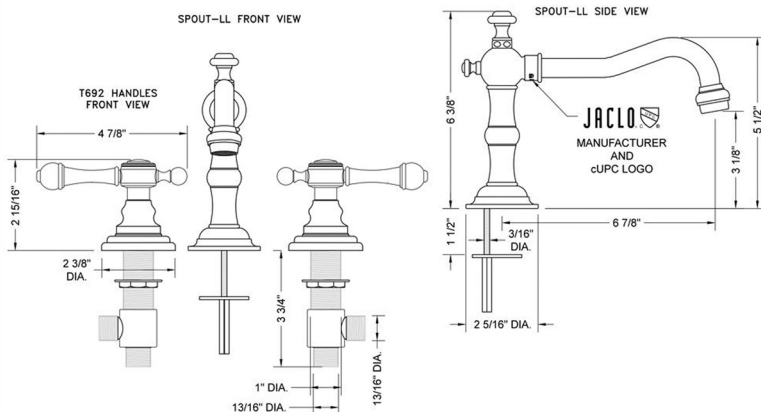

# Roaring 20's Faucet with Majesty Lever Handles & Fully Polished & Plated Pop-Up Drain

**Model #: 7830-T692-836-**

## FEATURES:

- All brass 8" - 12" widespread faucet includes fully polished & plated brass pop-up drain with overflow
- 1/4 turn ceramic valves
- Swivel Spout (For Stationary Spout option, contact JACLO)
- Available Flow Rates: 1.5, 1.2 & 0.5 GPM. Additional flow rate (aerator) options available. Contact JACLO.
- 6 7/8" spout reach
- Spout Hole Size: 1" - 2"
- Valve Hole Size: 1 1/8" - 1 5/8"
- ADA Compliant Levers

## SPECIFICATION DRAWING: