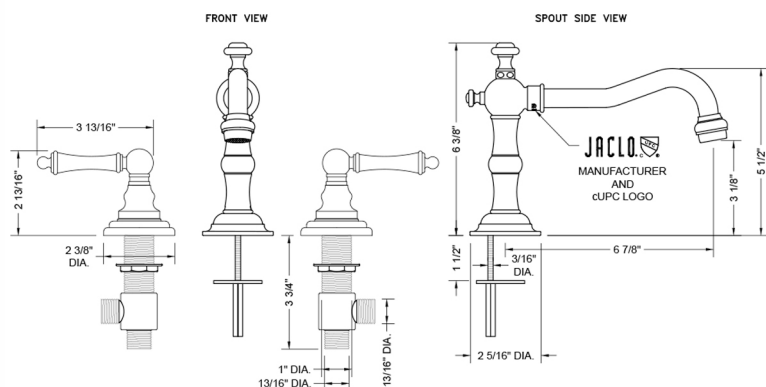

Roaring 20's Faucet with Ball Lever Handles

Model #: 7830-T679-

FEATURES:

- All brass 8" - 12" widespread faucet includes brass pop-up drain with overflow
- 1/4 turn ceramic valves
- Swivel Spout (For Stationary Spout option, contact JACLO)
- Available Flow Rates: 1.5, 1.2 & 0.5 GPM. Additional flow rate (aerator) options available. Contact JACLO.
- 6 7/8" spout reach
- Spout Hole Size Min-Max: 1" - 2"
- Valve Hole Size Min-Max: 1 1/8" - 1 5/8"
- ADA Compliant Levers

AVAILABLE FINISHES:

Polished Chrome (PCH)	Satin Chrome (SC)	Bronze Umber (BU)
Satin Nickel (SN)	Pewter (PEW)	Caramel Bronze (CB)
Polished Nickel (PN)	Antique Brass (AB)	Antique Copper (ACU)
Oil-Rubbed Bronze (ORB)	Polished Brass (PB)	Polished Copper (PCU)
Vintage Bronze (VB)	Satin Brass (SB)	Matte Black (MBK)
Satin Gold (SG)	Polished Gold (PG)	Black Nickel (BKN)
Bombay Gold (BG)	Jewelers Gold (JG)	Europa Bronze (EB)
White (WH)	Sedona Beige (SDB)	Tristan Brass (TB)
Unlacquered Brass (ULB)	Satin Cooper (SCU)	

SPECIFICATION DRAWING:

AVAILABLE HANDLES:

COMPLIANCES:

Complies with: ASME A112.18.1-2012/CSA B125.1-12