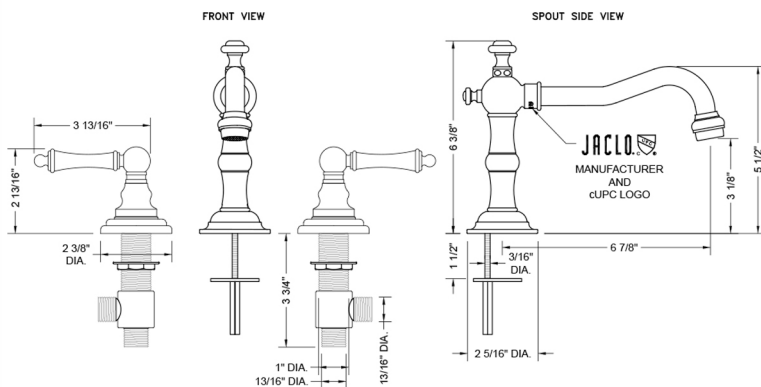

Roaring 20's Faucet with Ball Lever Handles & Fully Polished & Plated Pop-Up Drain

Model #: 7830-T679-836-

JACLO®

Confidence from start to finish.™

FEATURES:

- All brass 8" - 12" widespread faucet includes fully polished & plated brass pop-up drain with overflow
- 1/4 turn ceramic valves
- Swivel Spout (For Stationary Spout option, contact JACLO)
- Available Flow Rates: 1.5, 1.2 & 0.5 GPM. Additional flow rate (aerator) options available. Contact JACLO.
- 6 7/8" spout reach
- Spout Hole Size: 1" - 2"
- Valve Hole Size: 1 1/8" - 1 5/8"
- ADA Compliant Levers

AVAILABLE FINISHES:

Polished Chrome (PCH)	Satin Chrome (SC)	Bronze Umber (BU)
Satin Nickel (SN)	Pewter (PEW)	Caramel Bronze (CB)
Polished Nickel (PN)	Antique Brass (AB)	Antique Copper (ACU)
Oil-Rubbed Bronze (ORB)	Polished Brass (PB)	Polished Copper (PCU)
Vintage Bronze (VB)	Satin Brass (SB)	Matte Black (MBK)
Satin Gold (SG)	Polished Gold (PG)	Black Nickel (BKN)
Bombay Gold (BG)	Jewelers Gold (JG)	Europa Bronze (EB)
White (WH)	Sedona Beige (SDB)	Tristan Brass (TB)
Unlacquered Brass (ULB)	Satin Cooper (SCU)	

SPECIFICATION DRAWING:

AVAILABLE HANDLES:

COMPLIANCES:

Complies with: ASME A112.18.1-2012/CSA B125.1-12