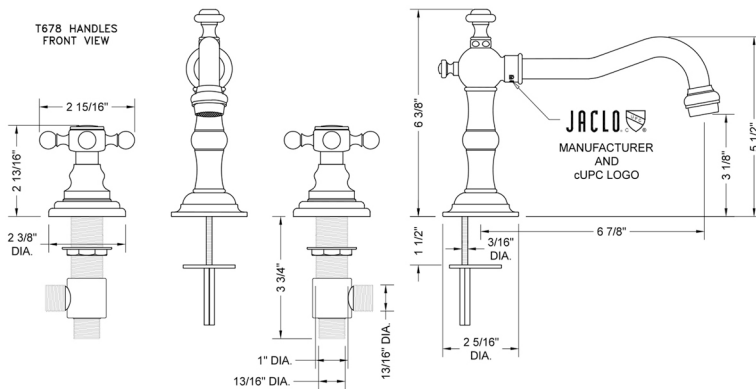

# Roaring 20's Faucet with Ball Cross Handles- 0.5 GPM

**Model #: 7830-T678-0.5-**

### FEATURES:

- All brass 8" - 12" widespread faucet includes brass pop-up drain with overflow
- 1/4 turn ceramic valves
- Swivel Spout (For Stationary Spout option, contact JACLO)
- Available Flow Rates: 1.5, 1.2 & 0.5 GPM. Additional flow rate (aerator) options available. Contact JACLO.
- 6 7/8" spout reach
- Spout Hole Size: 1" - 2"
- Valve Hole Size: 1 1/8" - 1 5/8"

### SPECIFICATION DRAWING: