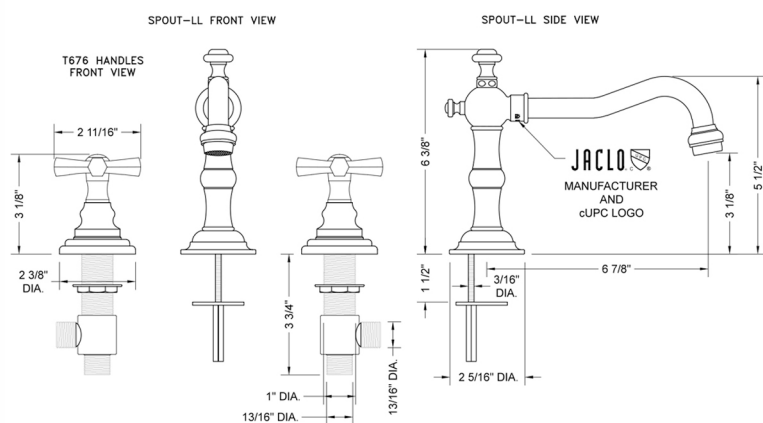

Roaring 20's Faucet with Hex Cross Handles

Model #: 7830-T676-

FEATURES:

- All brass 8" - 12" widespread faucet includes brass pop-up drain with overflow
- 1/4 turn ceramic valves
- Swivel Spout (For Stationary Spout option, contact JACLO)
- Available Flow Rates: 1.5, 1.2 & 0.5 GPM. Additional flow rate (aerator) options available. Contact JACLO.
- 6 7/8" spout reach
- Spout Hole Size Min-Max: 1" - 2"
- Valve Hole Size Min-Max: 1 1/8" - 1 5/8"

AVAILABLE FINISHES:

Polished Chrome (PCH)	Satin Chrome (SC)	Bronze Umber (BU)
Satin Nickel (SN)	Pewter (PEW)	Caramel Bronze (CB)
Polished Nickel (PN)	Antique Brass (AB)	Antique Copper (ACU)
Oil-Rubbed Bronze (ORB)	Polished Brass (PB)	Polished Copper (PCU)
Vintage Bronze (VB)	Satin Brass (SB)	Matte Black (MBK)
Satin Gold (SG)	Polished Gold (PG)	Black Nickel (BKN)
Bombay Gold (BG)	Jewelers Gold (JG)	Europa Bronze (EB)
White (WH)	Sedona Beige (SDB)	Tristan Brass (TB)
Unlacquered Brass (ULB)	Satin Cooper (SCU)	

SPECIFICATION DRAWING:

AVAILABLE HANDLES:

COMPLIANCES:

Complies with: ASME A112.18.1-2012/CSA B125.1-12