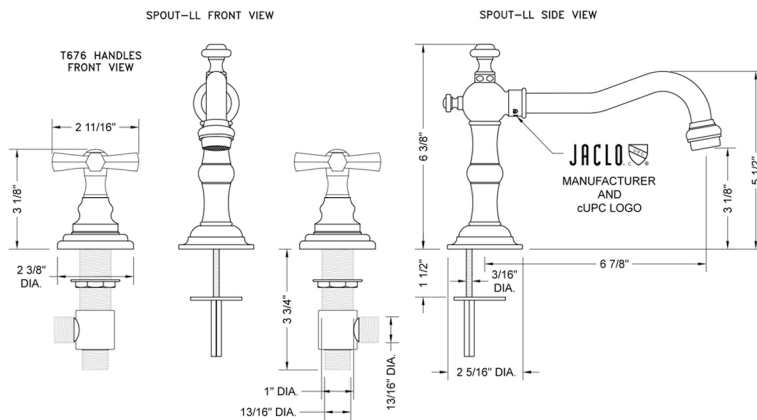

# Roaring 20's Faucet with Hex Cross Handles - 1.2 GPM

**Model #: 7830-T676-1.2-**

### FEATURES:

- All brass 8" - 12" widespread faucet includes brass pop-up drain with overflow
- 1/4 turn ceramic valves
- Swivel Spout (For Stationary Spout option, contact JACLO)
- Available Flow Rates: 1.5, 1.2 & 0.5 GPM. Additional flow rate (aerator) options available. Contact JACLO.
- 6 7/8" spout reach
- Spout Hole Size: 1" - 2"
- Valve Hole Size: 1 1/8" - 1 5/8"

### SPECIFICATION DRAWING: