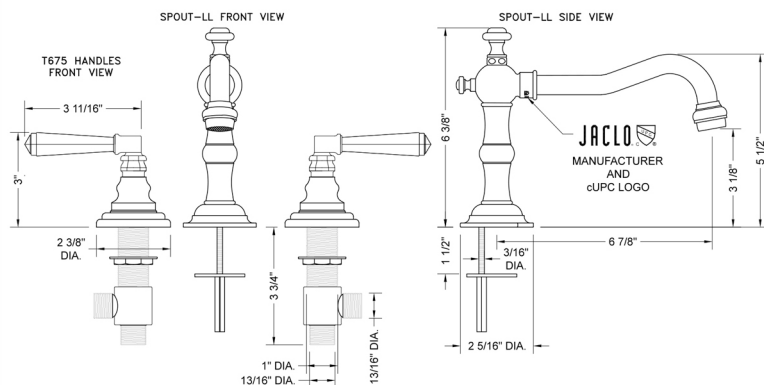

Roaring 20's Faucet with Hex Lever Handles

Model #: 7830-T675-

FEATURES:

- All brass 8" - 12" widespread faucet includes brass pop-up drain with overflow
- 1/4 turn ceramic valves
- Swivel Spout (For Stationary Spout option, contact JACLO)
- Available Flow Rates: 1.5, 1.2 & 0.5 GPM. Additional flow rate (aerator) options available. Contact JACLO.
- 6 7/8" spout reach
- Spout Hole Size Min-Max: 1" - 2"
- Valve Hole Size Min-Max: 1 1/8" - 1 5/8"
- ADA Compliant Levers

AVAILABLE FINISHES:

Polished Chrome (PCH)	Satin Chrome (SC)	Bronze Umber (BU)
Satin Nickel (SN)	Pewter (PEW)	Caramel Bronze (CB)
Polished Nickel (PN)	Antique Brass (AB)	Antique Copper (ACU)
Oil-Rubbed Bronze (ORB)	Polished Brass (PB)	Polished Copper (PCU)
Vintage Bronze (VB)	Satin Brass (SB)	Matte Black (MBK)
Satin Gold (SG)	Polished Gold (PG)	Black Nickel (BKN)
Bombay Gold (BG)	Jewelers Gold (JG)	Europa Bronze (EB)
White (WH)	Sedona Beige (SDB)	Tristan Brass (TB)
Unlacquered Brass (ULB)	Satin Cooper (SCU)	

SPECIFICATION DRAWING:

AVAILABLE HANDLES:

COMPLIANCES:

Complies with: ASME A112.18.1-2012/CSA B125.1-12