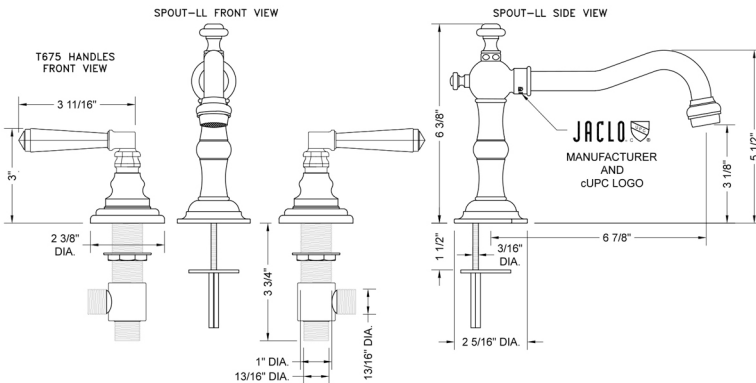

Roaring 20's Faucet with Hex Lever Handles - 1.2 GPM

Model #: 7830-T675-1.2-

FEATURES:

- All brass 8" - 12" widespread faucet includes brass pop-up drain with overflow
- 1/4 turn ceramic valves
- Swivel Spout (For Stationary Spout option, contact JACLO)
- Available Flow Rates: 1.5, 1.2 & 0.5 GPM. Additional flow rate (aerator) options available. Contact JACLO.
- 6 7/8" spout reach
- Spout Hole Size: 1" - 2"
- Valve Hole Size: 1 1/8" - 1 5/8"
- ADA Compliant Levers

SPECIFICATION DRAWING:

AVAILABLE HANDLES:

COMPLIANCES:

CEC

Complies with: ASME A112.18.1-2012/CSA B125.1-12