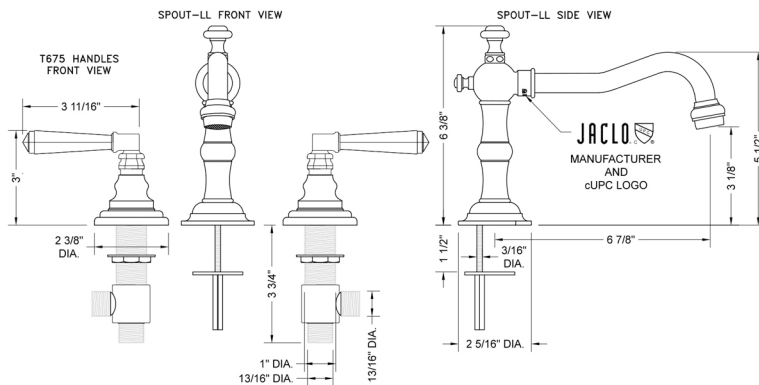

# Roaring 20's Faucet with Hex Lever Handles - 0.5 GPM

**Model #: 7830-T675-0.5-**

### FEATURES:

- All brass 8" - 12" widespread faucet includes brass pop-up drain with overflow
- 1/4 turn ceramic valves
- Swivel Spout (For Stationary Spout option, contact JACLO)
- Available Flow Rates: 1.5, 1.2 & 0.5 GPM. Additional flow rate (aerator) options available. Contact JACLO.
- 6 7/8" spout reach
- Spout Hole Size: 1" - 2"
- Valve Hole Size: 1 1/8" - 1 5/8"
- ADA Compliant Levers

### SPECIFICATION DRAWING: