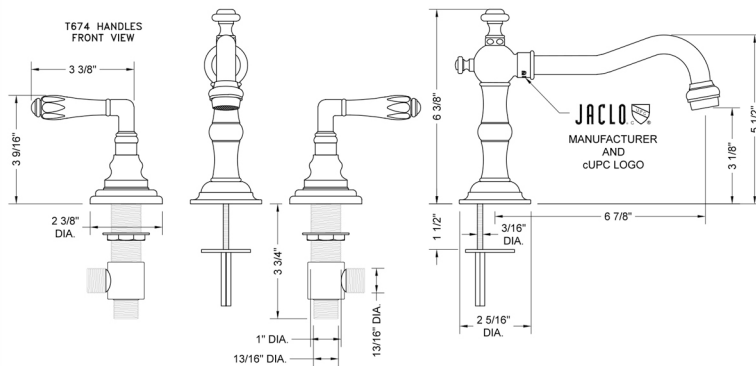

Roaring 20's Faucet with Smooth Lever Handles & Fully Polished & Plated Pop-Up Drain

Model #: 7830-T674-836-

FEATURES:

- All brass 8" - 12" widespread faucet includes fully polished & plated brass pop-up drain with overflow
- 1/4 turn ceramic valves
- Swivel Spout (For Stationary Spout option, contact JACLO)
- Available Flow Rates: 1.5, 1.2 & 0.5 GPM. Additional flow rate (aerator) options available. Contact JACLO.
- 6 7/8" spout reach
- Spout Hole Size: 1" - 2"
- Valve Hole Size: 1 1/8" - 1 5/8"
- ADA Compliant Levers

AVAILABLE FINISHES:

Polished Chrome (PCH)	Satin Chrome (SC)	Bronze Umber (BU)
Satin Nickel (SN)	Pewter (PEW)	Caramel Bronze (CB)
Polished Nickel (PN)	Antique Brass (AB)	Antique Copper (ACU)
Oil-Rubbed Bronze (ORB)	Polished Brass (PB)	Polished Copper (PCU)
Vintage Bronze (VB)	Satin Brass (SB)	Matte Black (MBK)
Satin Gold (SG)	Polished Gold (PG)	Black Nickel (BKN)
Bombay Gold (BG)	Jewelers Gold (JG)	Europa Bronze (EB)
White (WH)	Sedona Beige (SDB)	Tristan Brass (TB)
Unlacquered Brass (ULB)	Satin Cooper (SCU)	

SPECIFICATION DRAWING:

AVAILABLE HANDLES:

COMPLIANCES:

Complies with: ASME A112.18.1-2012/CSA B125.1-12