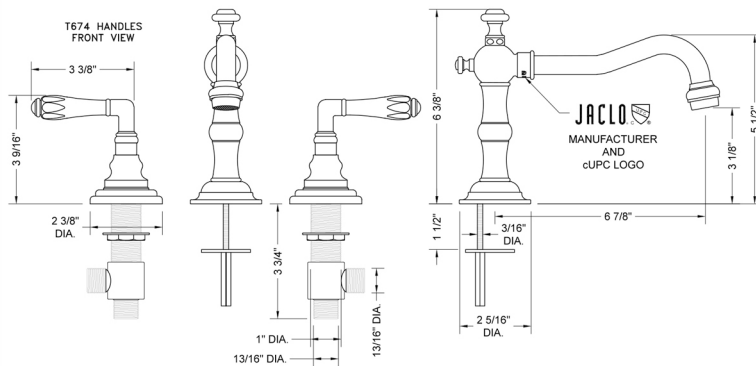

Roaring 20's Faucet with Smooth Lever Handles - 1.2 GPM

Model #: 7830-T674-1.2-

FEATURES:

- All brass 8" - 12" widespread faucet includes brass pop-up drain with overflow
- 1/4 turn ceramic valves
- Swivel Spout (For Stationary Spout option, contact JACLO)
- Available Flow Rates: 1.5, 1.2 & 0.5 GPM. Additional flow rate (aerator) options available. Contact JACLO.
- 6 7/8" spout reach
- Spout Hole Size: 1" - 2"
- Valve Hole Size: 1 1/8" - 1 5/8"
- ADA Compliant Levers

AVAILABLE FINISHES:

Polished Chrome (PCH)	Satin Chrome (SC)	Bronze Umber (BU)
Satin Nickel (SN)	Pewter (PEW)	Caramel Bronze (CB)
Polished Nickel (PN)	Antique Brass (AB)	Antique Copper (ACU)
Oil-Rubbed Bronze (ORB)	Polished Brass (PB)	Polished Copper (PCU)
Vintage Bronze (VB)	Satin Brass (SB)	Matte Black (MBK)
Satin Gold (SG)	Polished Gold (PG)	Black Nickel (BKN)
Bombay Gold (BG)	Jewelers Gold (JG)	Europa Bronze (EB)
White (WH)	Sedona Beige (SDB)	Tristan Brass (TB)
Unlacquered Brass (ULB)	Satin Cooper (SCU)	

SPECIFICATION DRAWING:

AVAILABLE HANDLES:

COMPLIANCES:

CEC

Complies with: ASME A112.18.1-2012/CSA B125.1-12