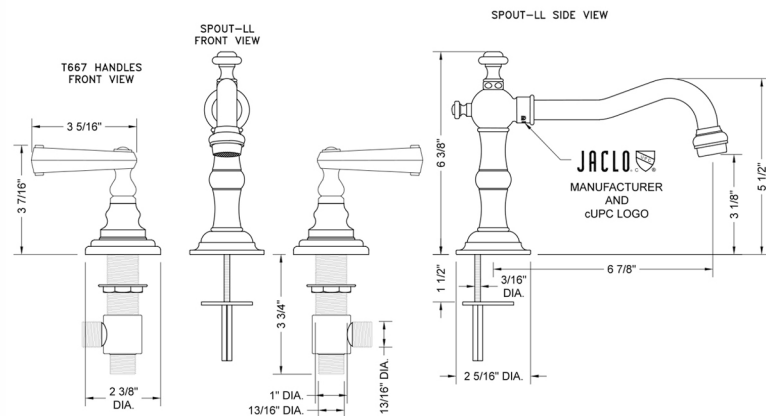

COMPLIANCES:

CEC

Complies with: ASME A112.18.1-2012/CSA B125.1-12