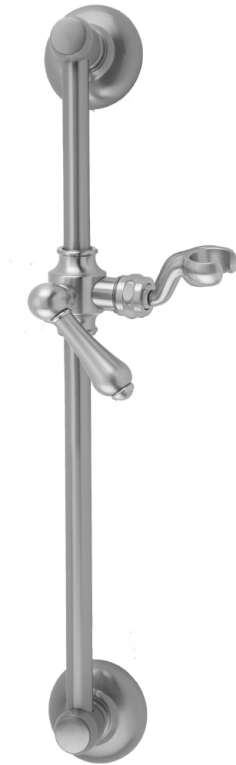

## 24" Traditional Wall Bar with Regency Lever Handle

**Model #: 7724-**

### FEATURES:

- 24" Traditional design brass wall bar
- Adjustable height and angle
- Fork on ball joint allows for easy height & angle adjustment of handshower
- Slider moves up & down & side to side
- Conical end of hose sits in fork holder
- Other handle style models are available
- Mounting hardware included

### AVAILABLE FINISHES:

|                         |                     |                       |
|-------------------------|---------------------|-----------------------|
| Polished Chrome (PCH)   | Satin Chrome (SC)   | Bronze Umber (BU)     |
| Satin Nickel (SN)       | Pewter (PEW)        | Caramel Bronze (CB)   |
| Polished Nickel (PN)    | Antique Brass (AB)  | Antique Copper (ACU)  |
| Oil-Rubbed Bronze (ORB) | Polished Brass (PB) | Polished Copper (PCU) |
| Vintage Bronze (VB)     | Satin Brass (SB)    | Matte Black (MBK)     |
| Satin Gold (SG)         | Polished Gold (PG)  | Black Nickel (BKN)    |
| Bombay Gold (BG)        | Jewelers Gold (JG)  | Europa Bronze (EB)    |
| White (WH)              | Sedona Beige (SDB)  | Tristan Brass (TB)    |
| Unlacquered Brass (ULB) | Satin Cooper (SCU)  |                       |