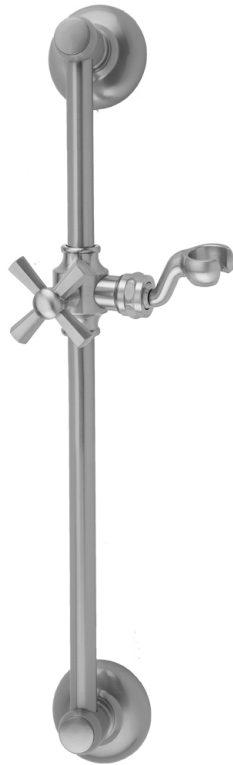

24" Traditional Wall Bar with Hex Cross Handle

Model #: 7624-

FEATURES:

- 24" Traditional design brass wall bar
- Adjustable height and angle
- Fork on ball joint allows for easy height & angle adjustment of handshower
- Slider moves up & down & side to side
- Conical end of hose sits in fork holder
- Other handle style models are available
- Mounting hardware included

AVAILABLE FINISHES:

Polished Chrome (PCH)	Satin Chrome (SC)	Bronze Umber (BU)
Satin Nickel (SN)	Pewter (PEW)	Caramel Bronze (CB)
Polished Nickel (PN)	Antique Brass (AB)	Antique Copper (ACU)
Oil-Rubbed Bronze (ORB)	Polished Brass (PB)	Polished Copper (PCU)
Vintage Bronze (VB)	Satin Brass (SB)	Matte Black (MBK)
Satin Gold (SG)	Polished Gold (PG)	Black Nickel (BKN)
Bombay Gold (BG)	Jewelers Gold (JG)	Europa Bronze (EB)
White (WH)	Sedona Beige (SDB)	Tristan Brass (TB)
Unlacquered Brass (ULB)	Satin Cooper (SCU)	