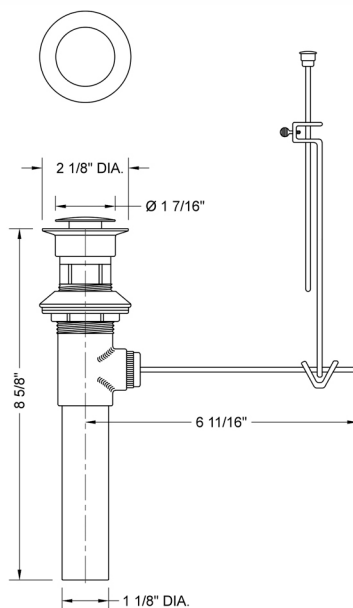

Pop-Up Lavatory Drain with Overflow

Model #: 736-

FEATURES:

- Plated flange & top only
- Adjustable ABS plastic stopper - unique design
- Fits 1 1/2" sink opening
- With overflow

AVAILABLE FINISHES:

Polished Chrome (PCH)	Satin Chrome (SC)	Bronze Umber (BU)
Satin Nickel (SN)	Pewter (PEW)	Caramel Bronze (CB)
Polished Nickel (PN)	Antique Brass (AB)	Antique Copper (ACU)
Oil-Rubbed Bronze (ORB)	Polished Brass (PB)	Polished Copper (PCU)
Vintage Bronze (VB)	Satin Brass (SB)	Matte Black (MBK)
Satin Gold (SG)	Polished Gold (PG)	Black Nickel (BKN)
Bombay Gold (BG)	Jewelers Gold (JG)	Europa Bronze (EB)
White (WH)	Sedona Beige (SDB)	Tristan Brass (TB)
Unlacquered Brass (ULB)	Satin Cooper (SCU)	

SPECIFICATION DRAWING:

COMPLIANCES:

Complies with: ASME A112.18.1-2012/CSA B125.1-12