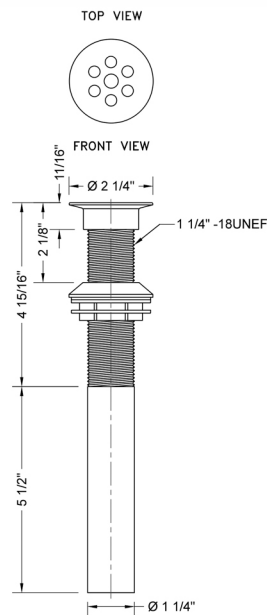

COMPLIANCES:

Complies with: ASME A112.18.1-2012/CSA B125.1-12