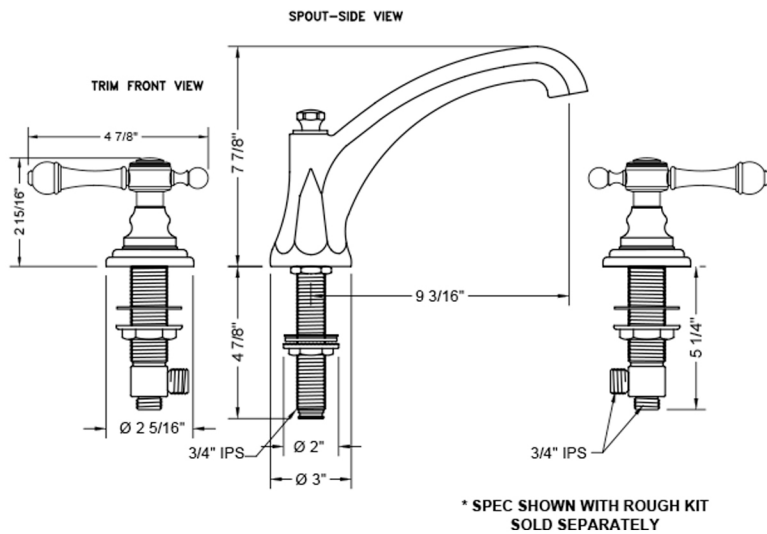

Westfield Roman Tub Set with High Spout and Majesty Lever Handles

Model #: 6972-T692-TRIM-

FEATURES:

- All brass roman deck mount tub set trim
- Quick connect/disconnect spout
- Stationary spout with full flow aerator
- Spout Hole Size Min-Max: 1 1/8" - 1 3/4"
- Valve Hole Size Min-Max: 1 1/4" - 1 3/8"
- Both standard metal & porcelain buttons are included for handles
- Requires J-6912 rough in kit

SPECIFICATION DRAWING:

AVAILABLE HANDLES: