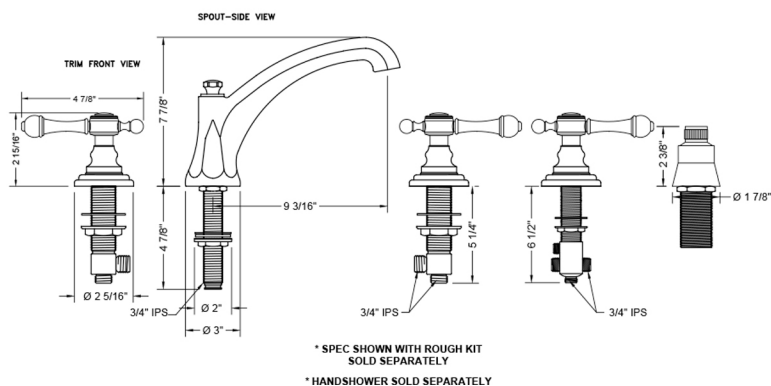

Westfield Roman Tub Set with High Spout and Majesty Lever Handles and Straight Handshower

Model #: 6972-T692-S-TRIM-

FEATURES:

- All brass roman deck mount tub set trim
- Any handshower can be used-Order handshower separately
- Quick connect/disconnect spout
- Stationary Spout includes full flow aerator
- Includes:
 - 3060-DS hose
 - 8030 straight handshower mount
 - 8019 deck mount sleeve
- Spout Hole Size Min-Max: 1 1/8" - 1 3/4"
- Valve Hole Size Min-Max: 1 1/4" - 1 3/8"
- Both standard metal & porcelain buttons are included for handles
- Requires J-6912-DIV-RGH rough in kit

SPECIFICATION DRAWING:

AVAILABLE HANDLES: