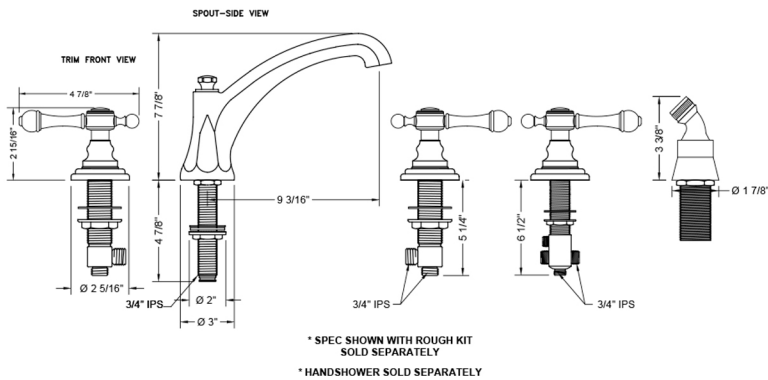

SPECIFICATION DRAWING: