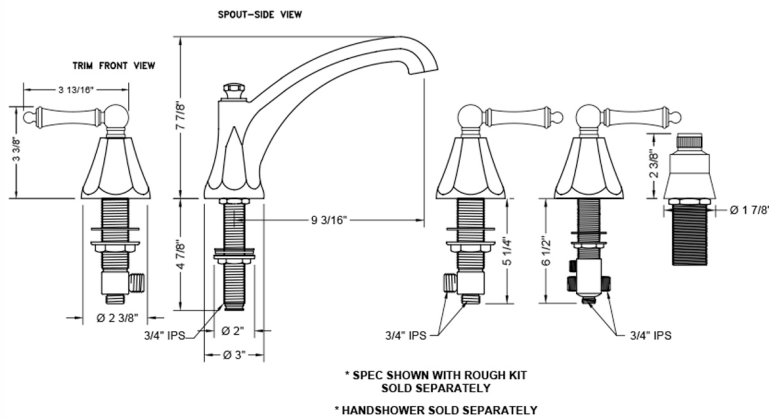

SPECIFICATION DRAWING: