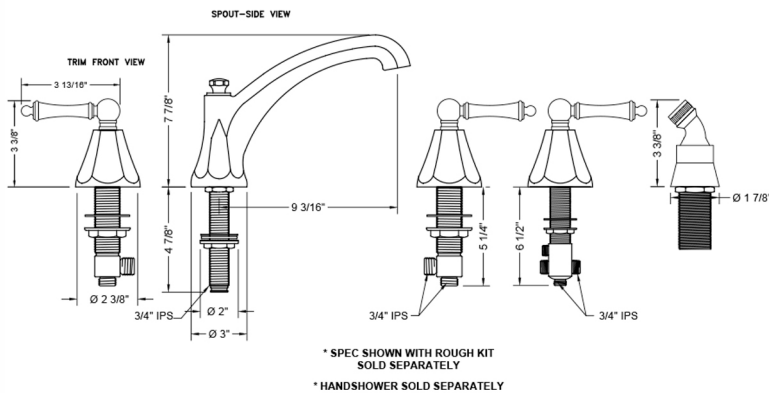

# Astor Roman Tub Set with High Spout and Ball Lever Handles and Angled Handshower Mount

Model #: 6972-T689-A-TRIM-

## FEATURES:

- All brass roman deck mount tub set trim
- Any handshower can be used-Order handshower separately
- Quick connect/disconnect spout
- Stationary Spout includes full flow aerator
- Includes:
  - 3060-DS hose
  - 8029 angled handshower mount
  - 8019 deck mount sleeve
- Spout Hole Size Min-Max: 1 1/8" - 1 3/4"
- Valve Hole Size Min-Max: 1 1/4" - 1 3/8"
- Requires J-6912-DIV-RGH rough in kit

## SPECIFICATION DRAWING: