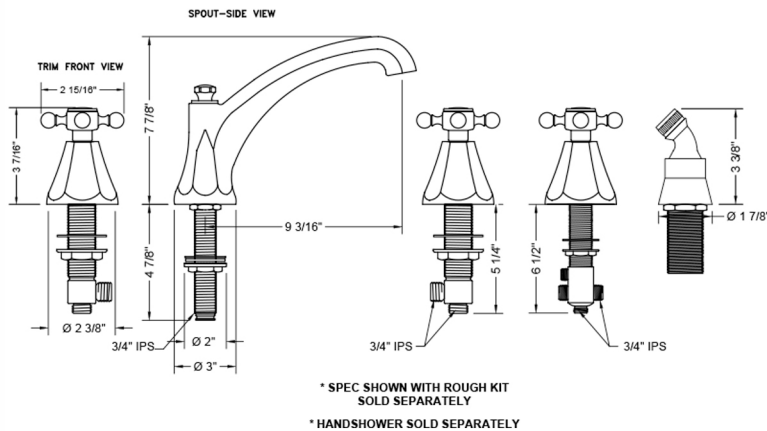

SPECIFICATION DRAWING: