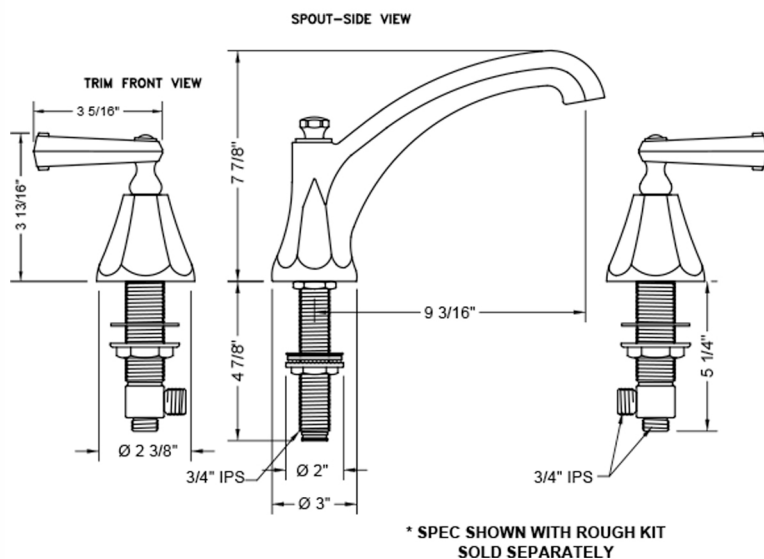

SPECIFICATION DRAWING: