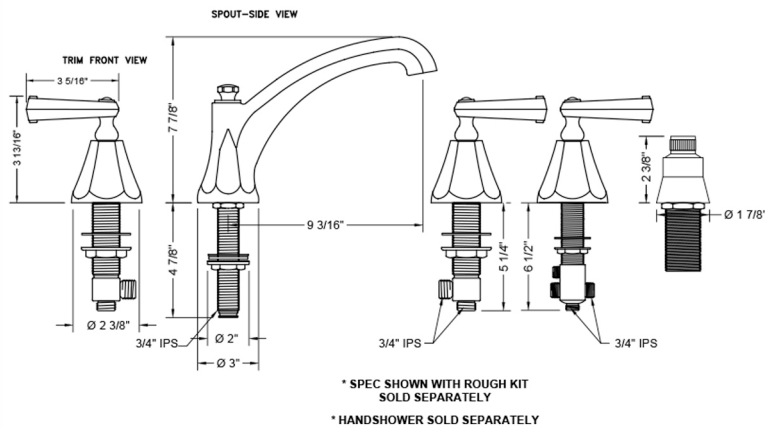

SPECIFICATION DRAWING: