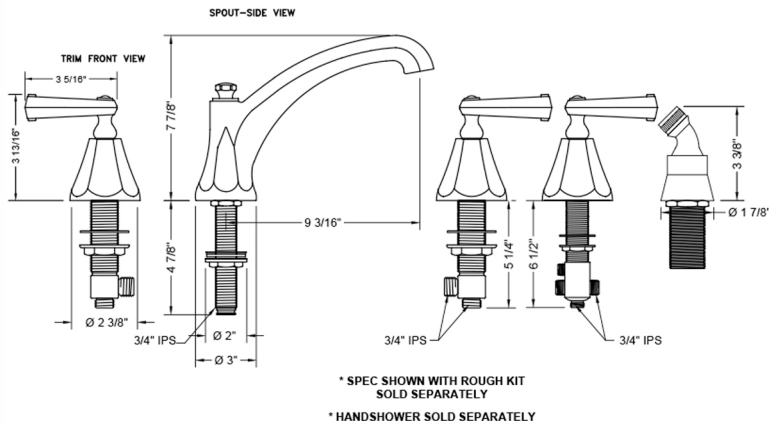

SPECIFICATION DRAWING: