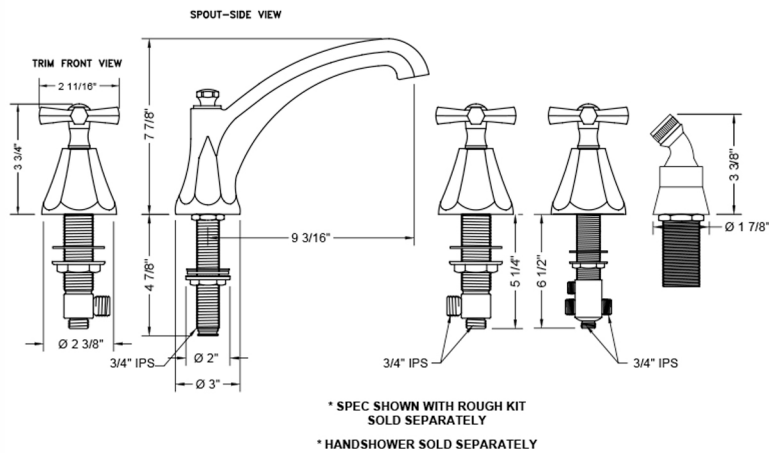

SPECIFICATION DRAWING: