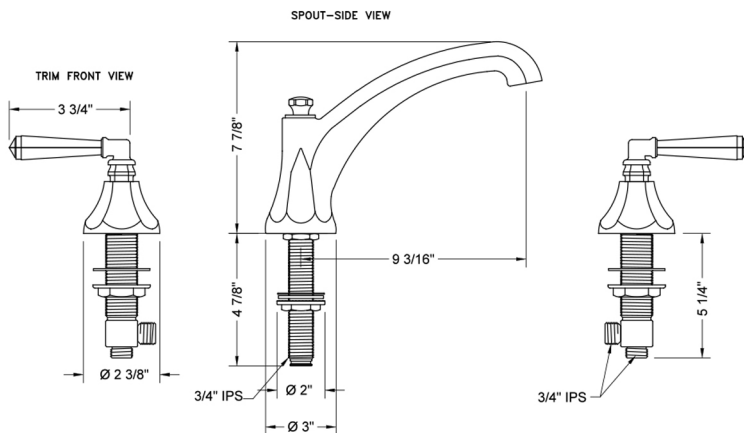

SPECIFICATION DRAWING: