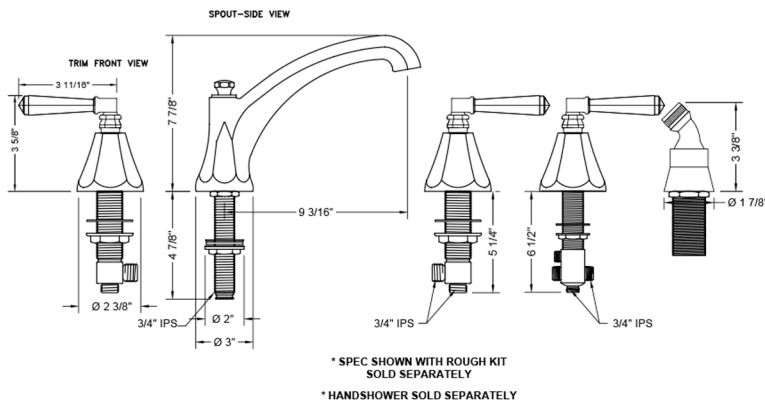

SPECIFICATION DRAWING: